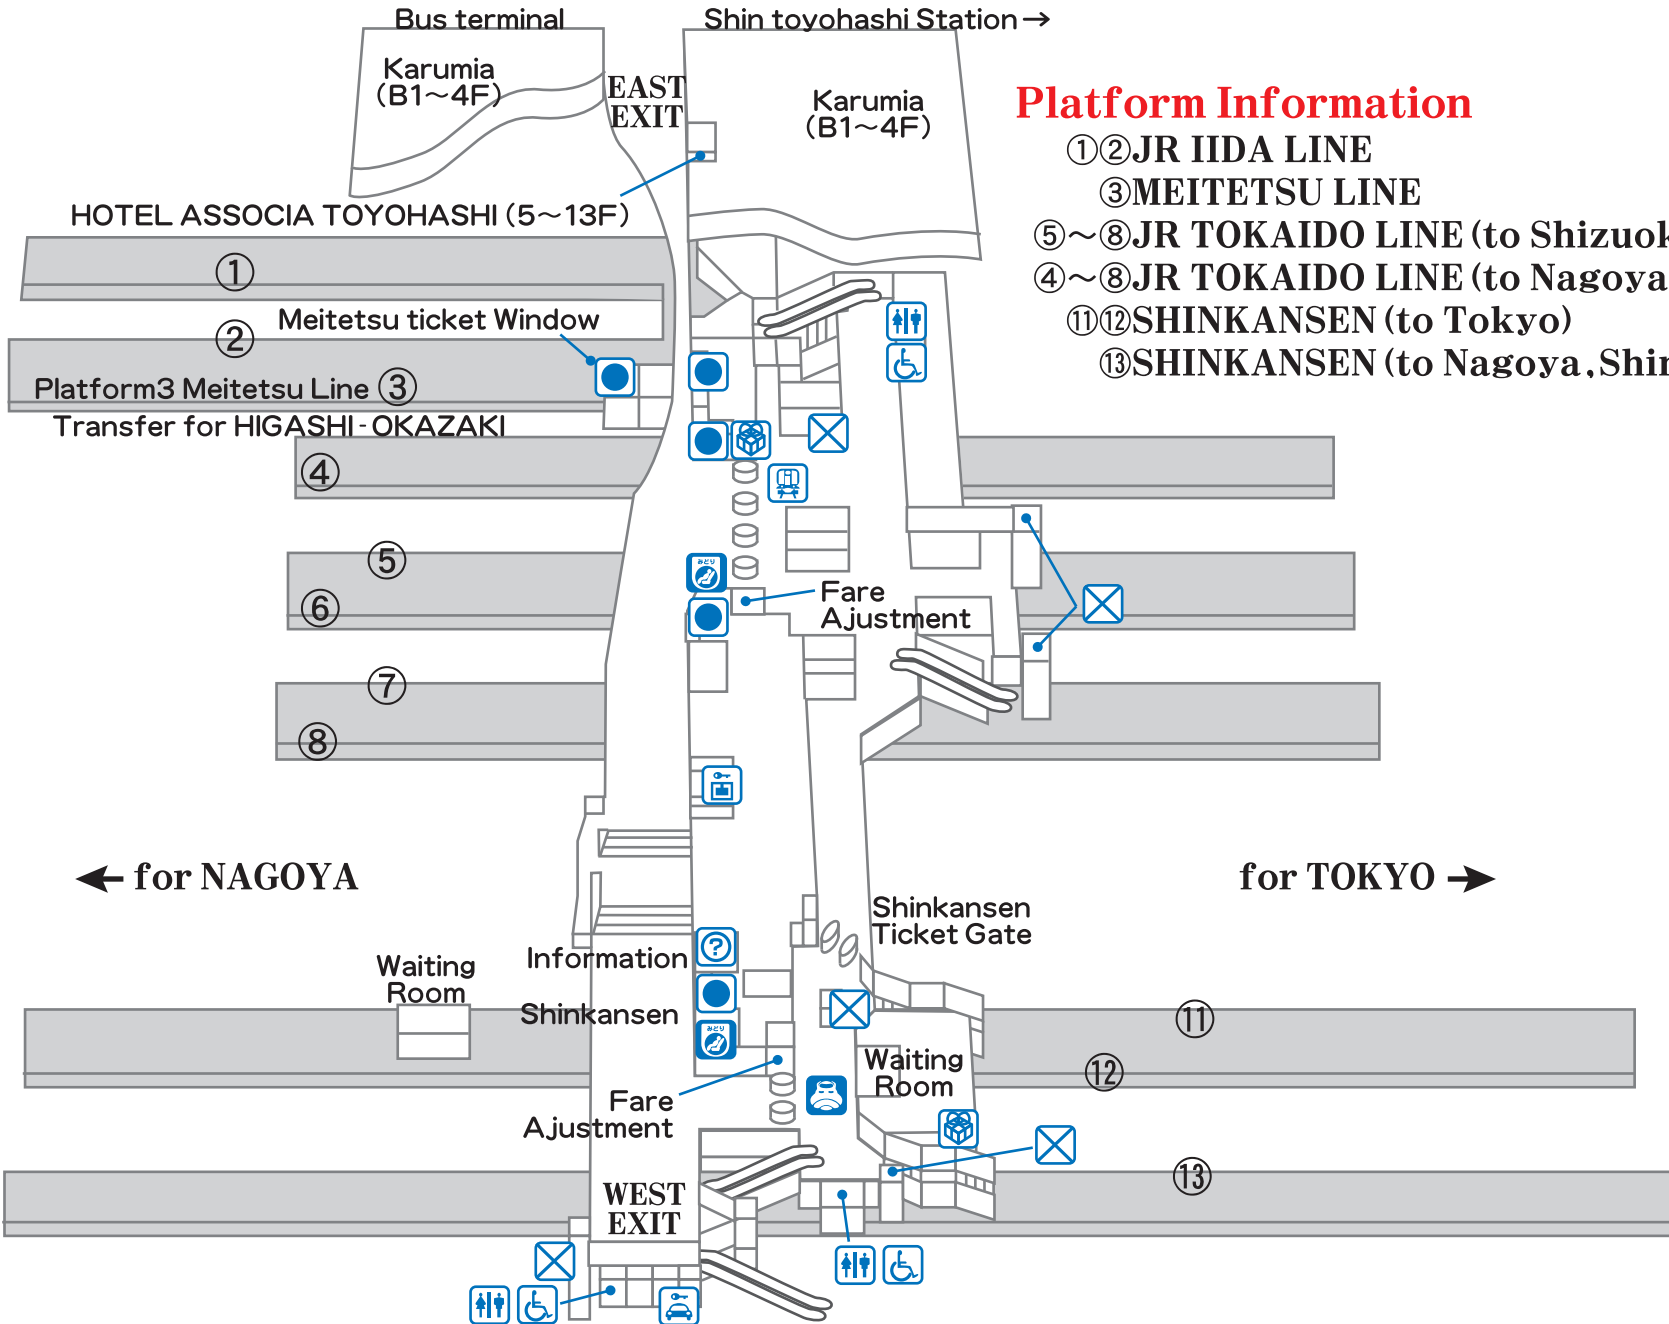

# JR&MEITETSU TOYOHASHI STATION MAP

-  Shinkansen Tracks
-  JR Line Entrance
-  Reservation Tickets
-  Tickets
-  Toilets
-  Handicapped Toilets
-  Information
-  Coin Lockers
-  Shops
-  Rent a car
-  Elevator

## Platform Information

- ①② JR IIDA LINE
- ③ MEITETSU LINE
- ⑤~⑧ JR TOKAIDO LINE (to Shizuoka)
- ④~⑧ JR TOKAIDO LINE (to Nagoya)
- ⑪⑫ SHINKANSEN (to Tokyo)
- ⑬ SHINKANSEN (to Nagoya, Shinosaka)